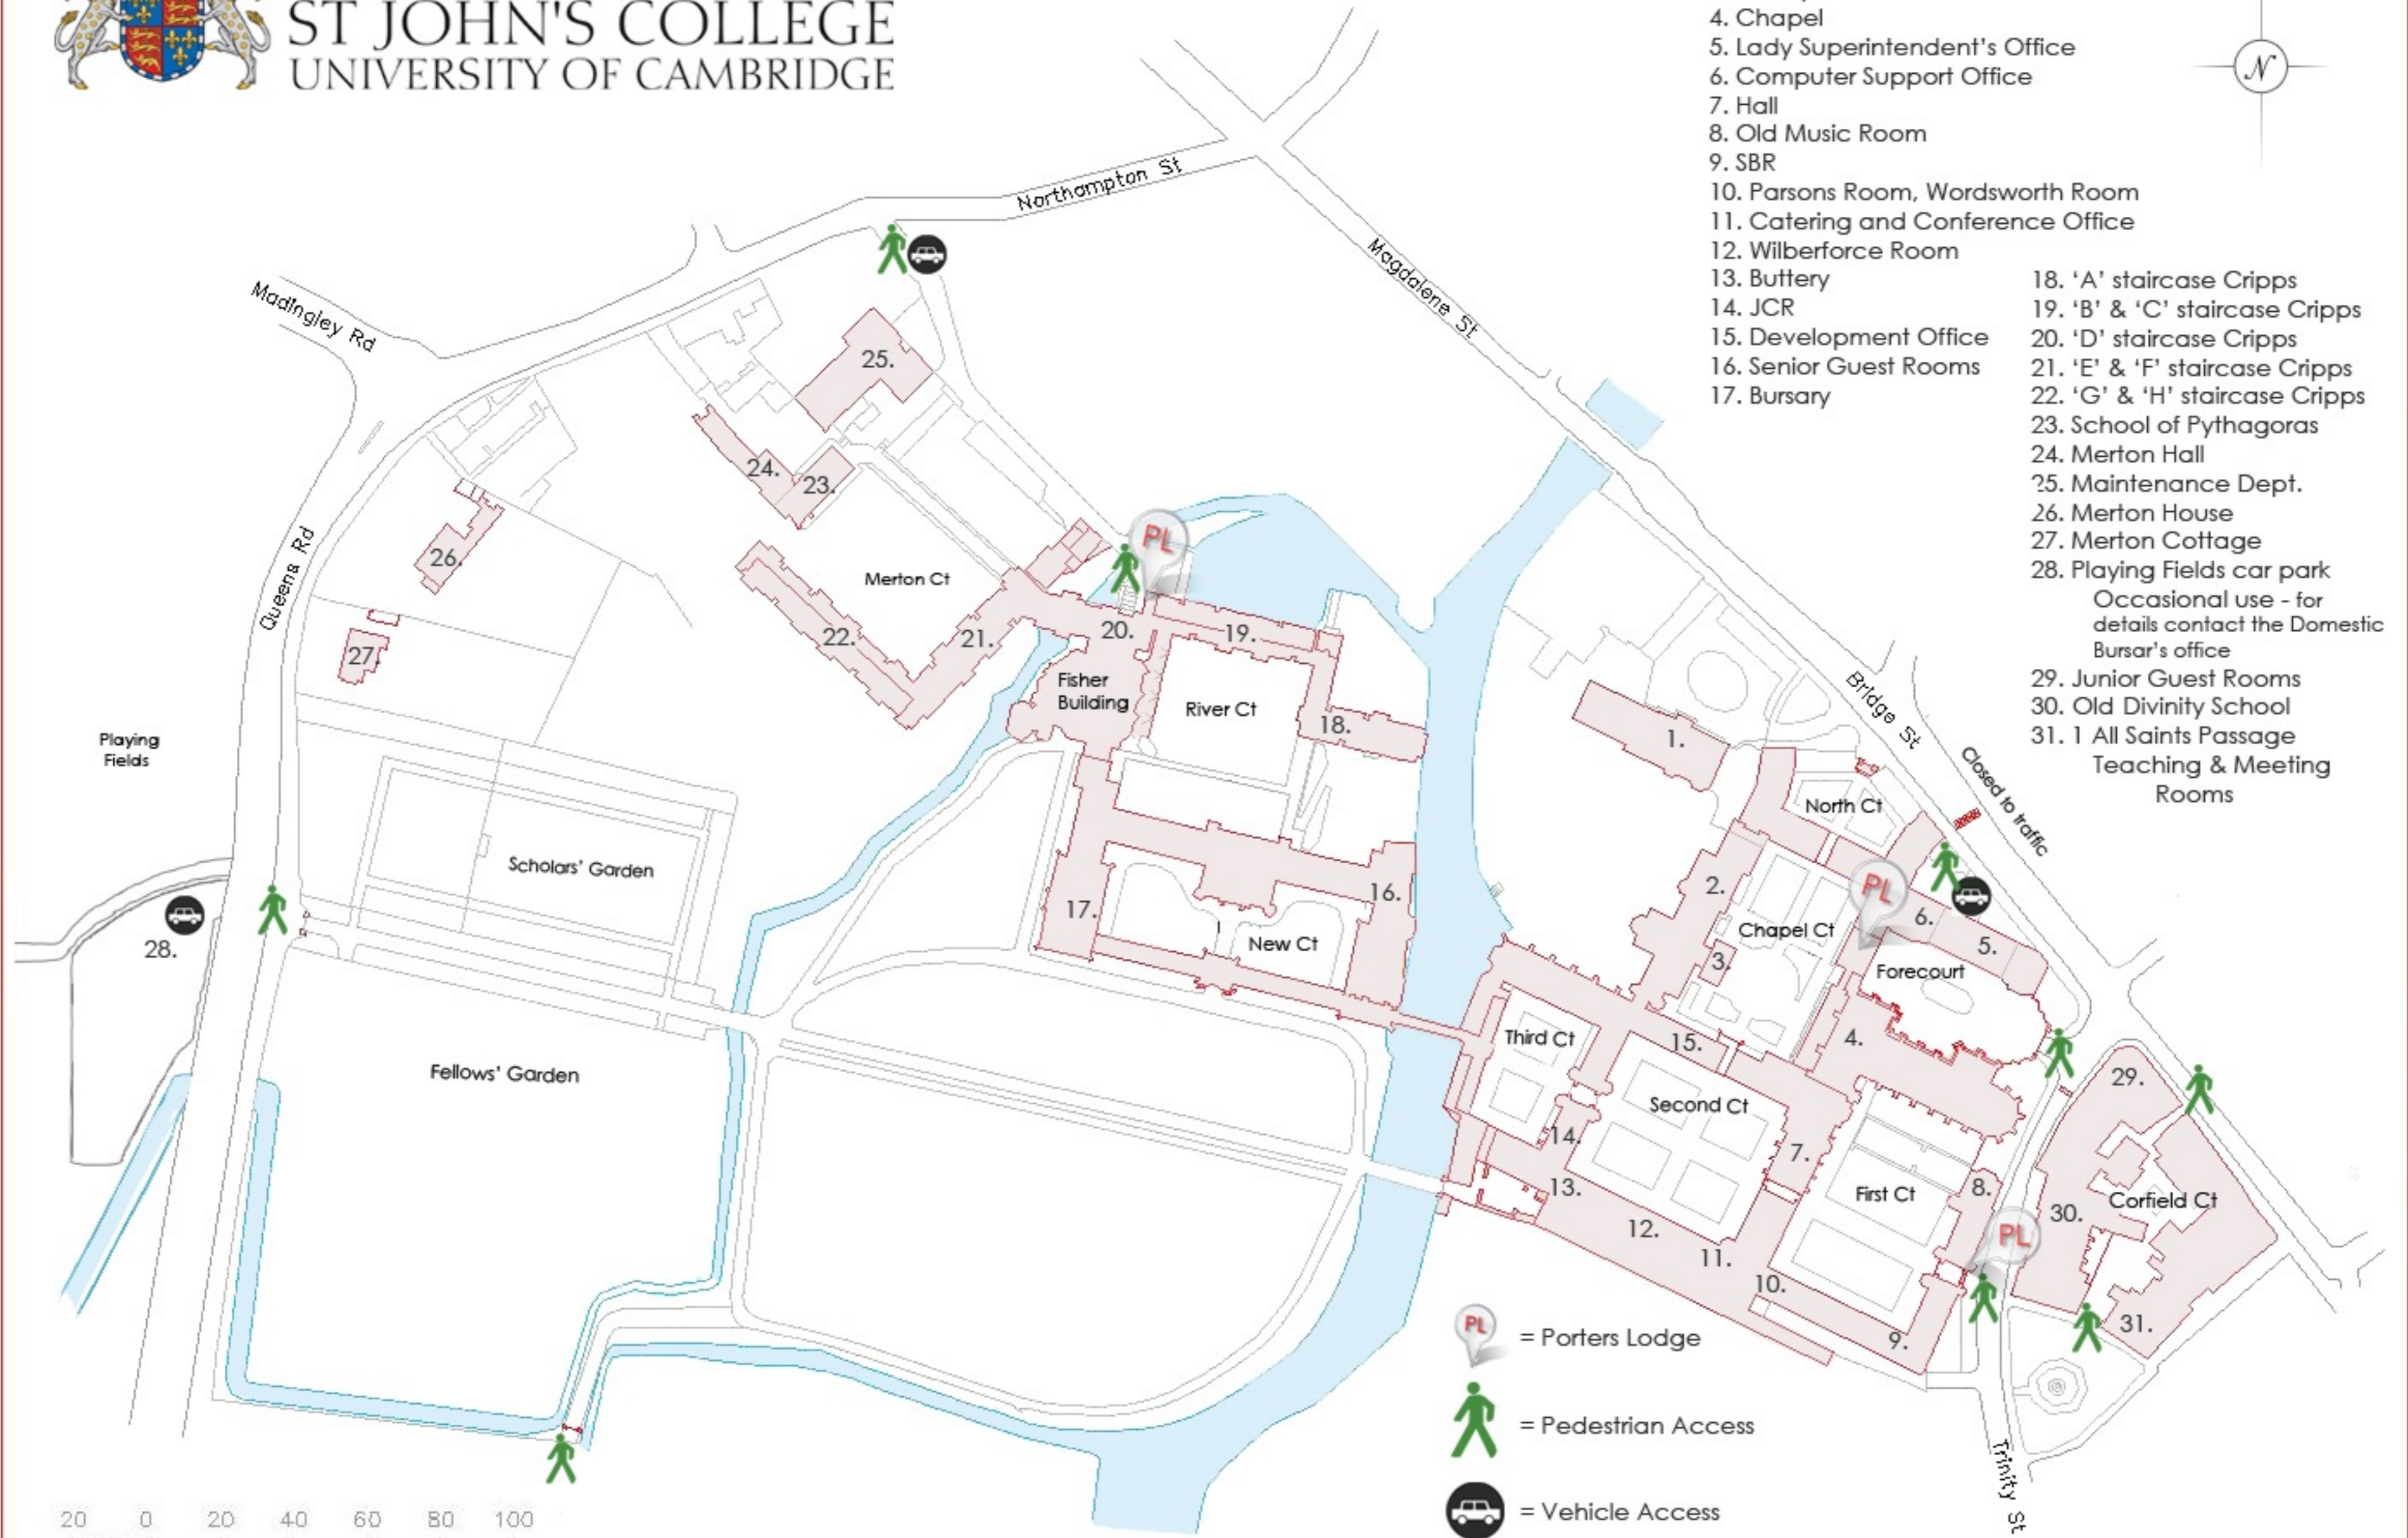

ST JOHN'S COLLEGE UNIVERSITY OF CAMBRIDGE

Main Site:

- 1. Master's Lodge
- 2. College Office
- 3. Library
- 4. Chapel
- 5. Lady Superintendent's Office
- 6. Computer Support Office
- 7. Hall
- 8. Old Music Room
- 9. SBR
- 10. Parsons Room, Wordsworth Room
- 11. Catering and Conference Office
- 12. Wilberforce Room
- 13. Buttery
- 14. JCR
- 15. Development Office
- 16. Senior Guest Rooms
- 17. Bursary
- 18. 'A' staircase Cripps
- 19. 'B' & 'C' staircase Cripps
- 20. 'D' staircase Cripps
- 21. 'E' & 'F' staircase Cripps
- 22. 'G' & 'H' staircase Cripps
- 23. School of Pythagoras
- 24. Merton Hall
- 25. Maintenance Dept.
- 26. Merton House
- 27. Merton Cottage
- 28. Playing Fields car park
Occasional use - for details contact the Domestic Bursar's office
- 29. Junior Guest Rooms
- 30. Old Divinity School
- 31. All Saints Passage
Teaching & Meeting Rooms

- = Porters Lodge
- = Pedestrian Access
- = Vehicle Access